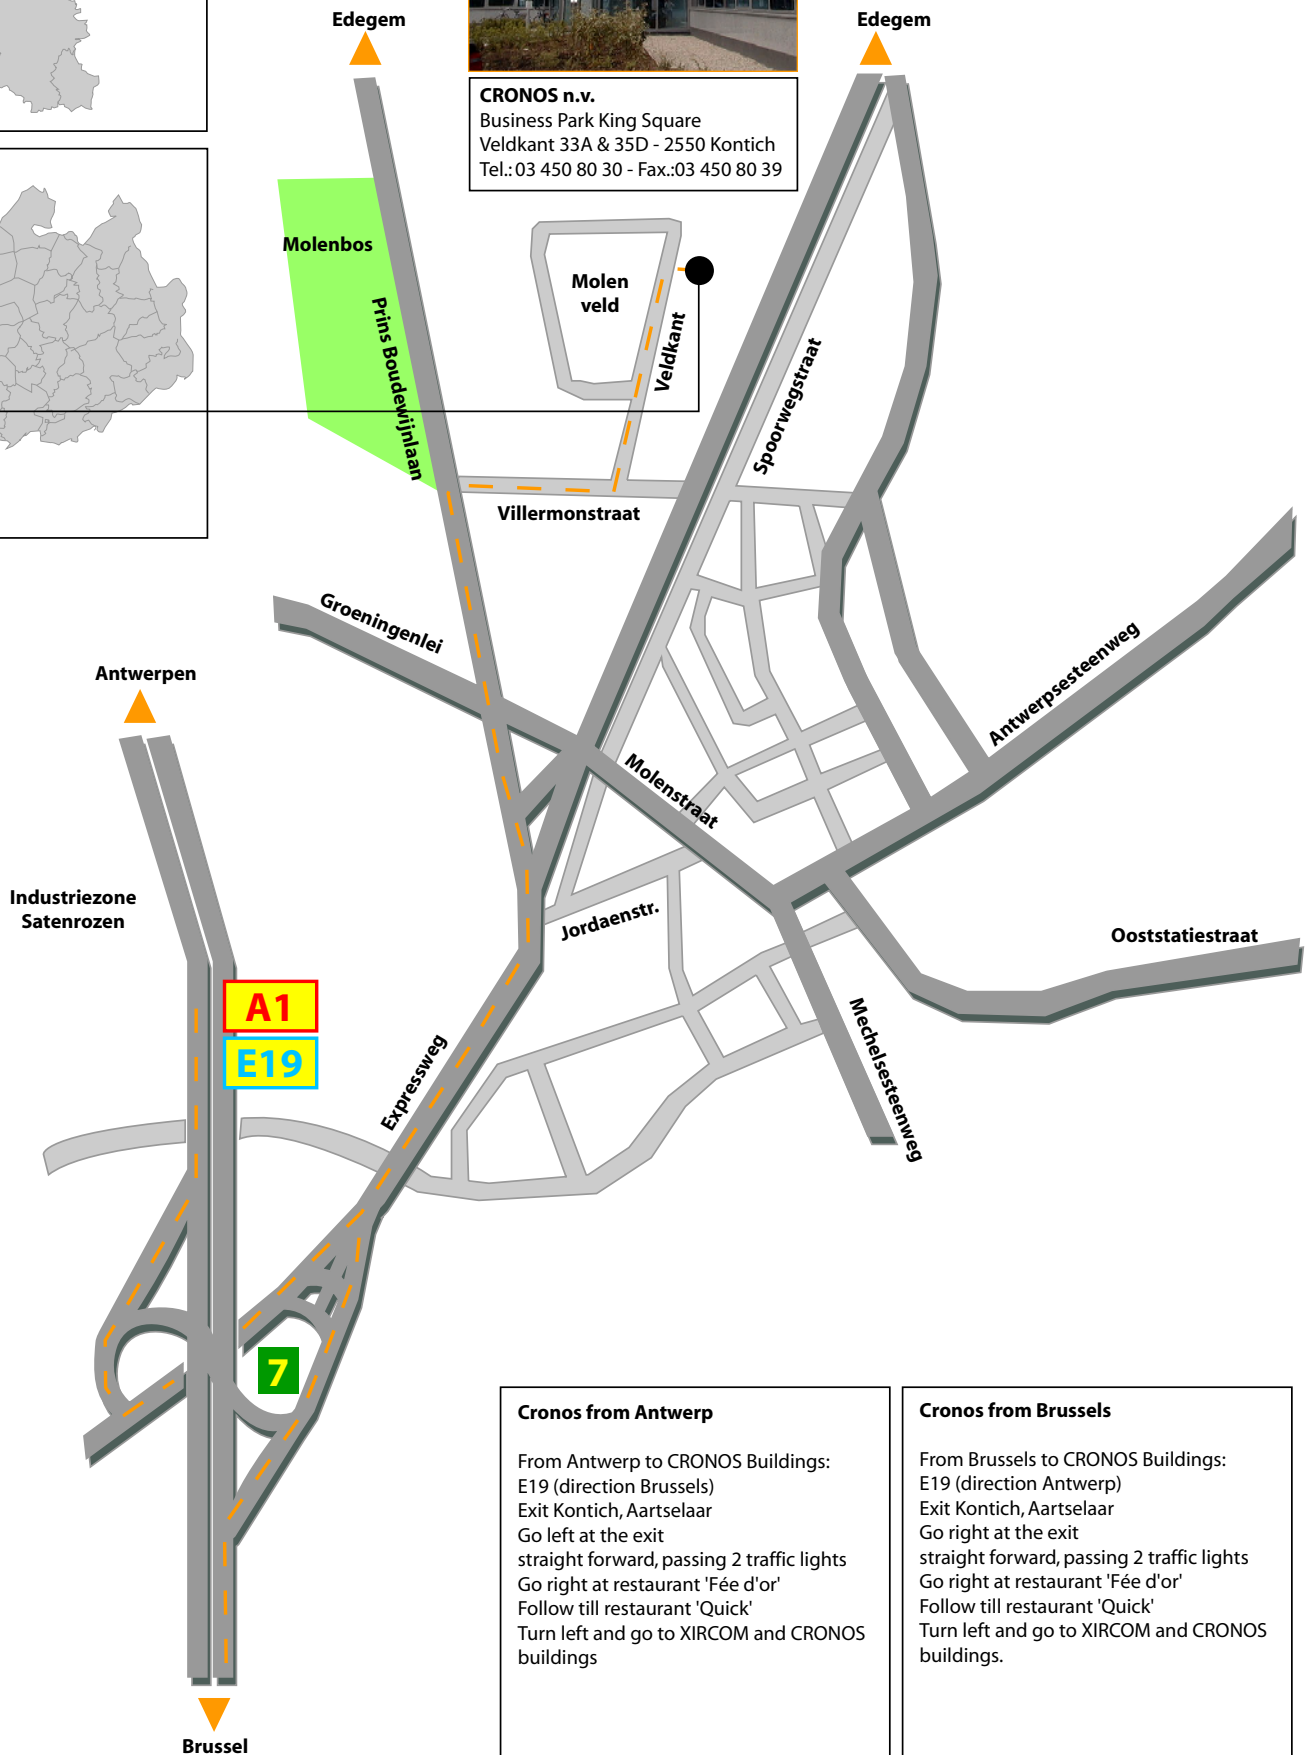

**CRONOS n.v.**  
 Business Park King Square  
 Veldkant 33A & 35D - 2550 Kontich  
 Tel.: 03 450 80 30 - Fax.: 03 450 80 39

**Cronos from Antwerp**

From Antwerp to CRONOS Buildings:  
 E19 (direction Brussels)  
 Exit Kontich, Aartselaar  
 Go left at the exit  
 straight forward, passing 2 traffic lights  
 Go right at restaurant 'Fée d'or'  
 Follow till restaurant 'Quick'  
 Turn left and go to XIRCOM and CRONOS buildings

**Cronos from Brussels**

From Brussels to CRONOS Buildings:  
 E19 (direction Antwerp)  
 Exit Kontich, Aartselaar  
 Go right at the exit  
 straight forward, passing 2 traffic lights  
 Go right at restaurant 'Fée d'or'  
 Follow till restaurant 'Quick'  
 Turn left and go to XIRCOM and CRONOS buildings.